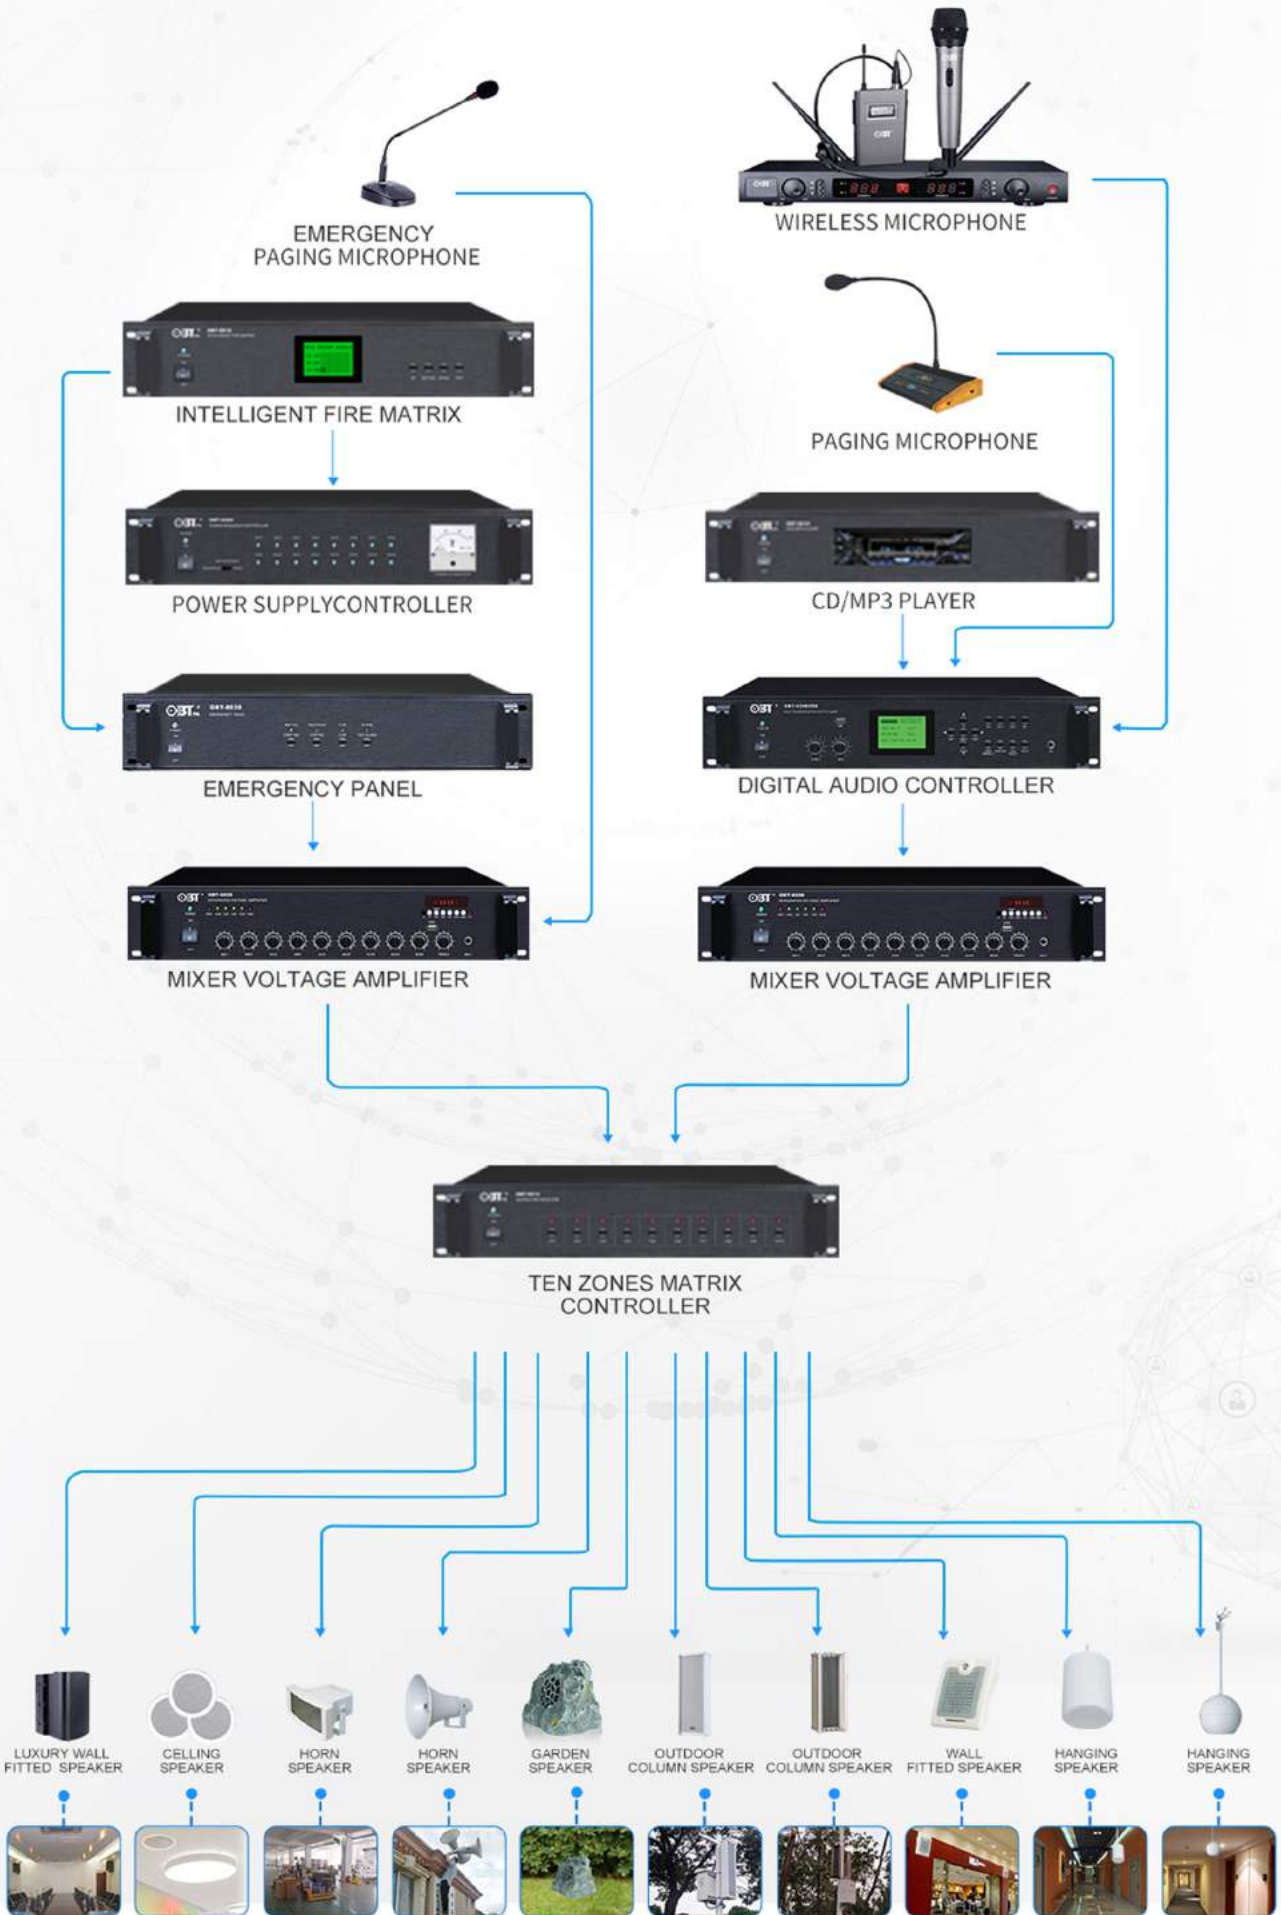

OBT EMERGENCY PANEL

Focus on IP SIP PA System

PRODUCT INFORMATION

Model	OBT-8030
Power supply	AC~220V/50Hz
Dimensions	484x450x88mm
Net weight	6.2Kg
Power consumption	15W

- 1.Ten minutes IC recording(erasable) Emergency alarm.
- 2.Alarm broadcast or record can be activated by emergency alarm.
- 3.Both of auto and manual operation are available.

STRUCTURE DIAGRAM

High-grade aluminium panel

IC CAN STORE TWO ALARM MUSIC

Alarm short circuit trigger automatically play from the built-in MP3 file when the trigger signal effective

IC CAN STORE TWO ALARM MUSIC

Alarm short circuit trigger automatically play from the built-in MP3 file when the trigger signal effective

ALARM TRIGGER SIGNAL CANCELLED

When the alarm short circuit trigger is cancelled the alarm will stop immediately

Emergency Panel connection diagram

APPLICABLE SCENARIOS

It is widely used in various scenes, such as schools, Industrial area, park, station, etc.

Factory

School

Station