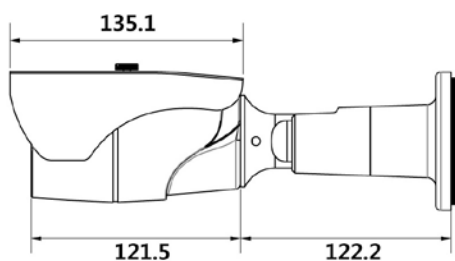

Dimensions

Unit: mm

Specifications

MODEL	DMC-5036BZW
Video	
Image Sensor	1/1.8" 6.4M Sony STARVIS CMOS
Scan mode	Progressive Scan
Number of effective pixels	3096(H) x 2080(V) approx. 6.4M pixels
Minimum illumination	Color:0.1Lux, 0.01Lux with Sens-Up(10x)/F1.2, 50IRE, LED On:0Lux
Day & Night	Day & Night with ICR (TDN)
S/N Ratio	More than 54dB (AGC Off)
Lens	
Lens	3.6 ~ 11mm 6M Varifocal Lens H:106.8°(T)-44.2°(W), V:68.8°(T)-29.6°(W), D:134.2°(T)-53°(W)
Iris	DC Auto Iris
Network	
Video Compression	H.264, MJPEG
H.264 Profile	Baseline/Main/High Profile
Ethernet	RJ-45(10/100BASE-T)
Frame Rate	2592x1944, 2048x1536(QXGA), 1920x1080(Full-HD), 1280x1024(SXGA), 1280x720(HD), 704x480(4CIF/NT), 704x576(4CIF/PAL), 640x480(VGA), 352x288(CIF), 320x240(QVGA)
Video Frame Rate	Up to 12fps@2592x1944
Bitrate Control	CBR or VBR(100K~12Mbps)
Audio	Audio In(1), Audio Out(1), 8 bit PCM (G711 u-law) 8Khz, Mono
Memory SD Slot	SDHC/SDXC
Recording (SD)	Continuous / Event (Motion, Trigger, Alarm)
Event	Alarm In: Onboot/Trigger/Network Loss/Tampering/Motion Event Output :E-mail, FTP
Client Viewer	Web viewer, Max-i CMS
Max. User Connection	10 Users
Network Protocol	TCP/IP, UDP, IPv4/v6, HTTP, HTTPS, FTP, UPnP, RTP, RTSP, RTCP, DHCP, ARP, Zeroconf, PPPoE, Onvif
Function	
Auto White Balance Mode	ATW-Indoor/Outdoor, Shade, Clear sky, Fluorescent light, Light bulb, Flame, Manual
Auto Exposure Mode	Automatic (Priority: Frame rate/Low noise), Manual
Gain Control	Automatic, Manual: Min. 1.2dB ~ Max. 54dB, Default 1.2dB
DNR	Off / Level Setting
Back Light	HLC, BLC, DWDR(ATR-EX)
Defog/LDC/Mirror/Flip	On/ Off
Privacy / Motion	8 Zones / 4 Zone
Alarm	1in/ 1out
IR Range	30m (36 IR LEDs)
Environment	
Operating Humidity	30 % ~ 90 % RH
Operating Temp.	-30°C~60°C(-22°F~140°F)
Electrical	
Power Consumption	Max 8.1W
Power Supply	DC12V±10,
Mechanical	
Construction	Aluminum Body, Acrylic window
Dimension	83(W)X70.8(H)X243.7(L)mm
Weight	About 0.9Kg