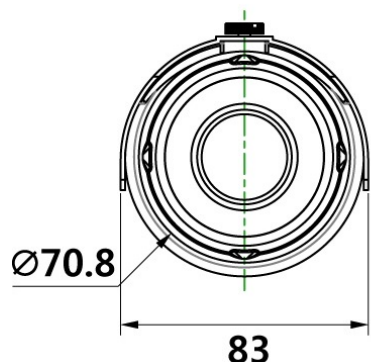

Dimensions

Unit: mm

Specifications

MODEL	DMC-5036BZW
Video	
Image Sensor	1/1.8" 6.4M Sony STARVIS CMOS
Scan mode	Progressive Scan
Number of effective pixels	3096(H) x 2080(V) approx. 6.4M pixels
Minimum illumination	Color:0.1Lux, 0.01Lux with Sens-Up(10x)/F1.2, 50IRE, LED On:0Lux
Day & Night	Day & Night with ICR (TDN)
S/N Ratio	More than 54dB (AGC Off)
Lens	
Lens	3.6 ~ 11mm 6M Varifocal Lens H:106.8°(T)-44.2°(W), V:68.8°(T)-29.6°(W), D:134.2°(T)-53°(W)
Iris	DC Auto Iris
Network	
Video Compression	H.264, MJPEG
H.264 Profile	Baseline/Main/High Profile
Ethernet	RJ-45(10/100BASE-T)
Frame Rate	2592x1944, 2048x1536(QXGA), 1920x1080(Full-HD), 1280x1024(SXGA), 1280x720(HD), 704x480(4CIF/NT), 704x576(4CIF/PAL), 640x480(VGA), 352x288(CIF), 320x240(QVGA)
Video Frame Rate	Up to 12fps@2592x1944
Bitrate Control	CBR or VBR(100K~12Mbps)
Audio	Audio In(1), Audio Out(1), 8 bit PCM (G711 u-law) 8Khz, Mono
Memory SD Slot	SDHC/SDXC
Recording (SD)	Continuous / Event (Motion, Trigger, Alarm)
Event	Alarm In: Onboot/Trigger/Network Loss/Tampering/Motion Event Output :E-mail, FTP
Client Viewer	Web viewer, Max-i CMS
Max. User Connection	10 Users
Network Protocol	TCP/IP, UDP, IPv4/v6, HTTP, HTTPS, FTP, UPnP, RTP, RTSP, RTCP, DHCP, ARP, Zeroconf, PPPoE, Onvif
Function	
Auto White Balance Mode	ATW-Indoor/Outdoor, Shade, Clear sky, Fluorescent light, Light bulb, Flame, Manual
Auto Exposure Mode	Automatic (Priority: Frame rate/Low noise), Manual
Gain Control	Automatic, Manual: Min. 1.2dB ~ Max. 54dB, Default 1.2dB
DNR	Off / Level Setting
Back Light	HLC, BLC, DWDR(ATR-EX)
Defog/LDC/Mirror/Flip	On/ Off
Privacy / Motion	8 Zones / 4 Zone
Alarm	1in/ 1out
IR Range	30m (36 IR LEDs)
Environment	
Operating Humidity	30 % ~ 90 % RH
Operating Temp.	-30°C~60°C(-22°F~140°F)
Electrical	
Power Consumption	Max 8.1W
Power Supply	DC12V±10,
Mechanical	
Construction	Aluminum Body, Acrylic window
Dimension	83(W)X70.8(H)X243.7(L)mm
Weight	About 0.9Kg