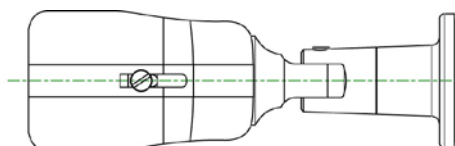

Dimensions

Unit: mm

Specifications

MODEL	DMC-5036BZW
Video	
Image Sensor	1/1.8" 6.4M Sony STARVIS CMOS
Scan mode	Progressive Scan
Number of effective pixels	3096(H) x 2080(V) approx. 6.4M pixels
Minimum illumination	Color:0.1Lux, 0.01Lux with Sens-Up(10x)/F1.2, 50IRE, LED On:0Lux
Day & Night	Day & Night with ICR (TDN)
S/N Ratio	More than 54dB (AGC Off)
Lens	
Lens	3.6 ~ 11mm 6M Varifocal Lens H:106.8°(T)-44.2°(W), V:68.8°(T)-29.6°(W), D:134.2°(T)-53°(W)
Iris	DC Auto Iris
Network	
Video Compression	H.264, MJPEG
H.264 Profile	Baseline/Main/High Profile
Ethernet	RJ-45(10/100BASE-T)
Frame Rate	2592x1944, 2048x1536(QXGA), 1920x1080(Full-HD), 1280x1024(SXGA), 1280x720(HD), 704x480(4CIF/NT), 704x576(4CIF/PAL), 640x480(VGA), 352x288(CIF), 320x240(QVGA)
Video Frame Rate	Up to 12fps@2592x1944
Bitrate Control	CBR or VBR(100K~12Mbps)
Audio	Audio In(1), Audio Out(1), 8 bit PCM (G711 u-law) 8Khz, Mono
Memory SD Slot	SDHC/SDXC
Recording (SD)	Continuous / Event (Motion, Trigger, Alarm)
Event	Alarm In: Onboot/Trigger/Network Loss/Tampering/Motion Event Output :E-mail, FTP
Client Viewer	Web viewer, Max-i CMS
Max. User Connection	10 Users
Network Protocol	TCP/IP, UDP, IPv4/v6, HTTP, HTTPS, FTP, UPnP, RTP, RTSP, RTCP, DHCP, ARP, Zeroconf, PPPoE, Onvif
Function	
Auto White Balance Mode	ATW-Indoor/Outdoor, Shade, Clear sky, Fluorescent light, Light bulb, Flame, Manual
Auto Exposure Mode	Automatic (Priority: Frame rate/Low noise), Manual
Gain Control	Automatic, Manual: Min. 1.2dB ~ Max. 54dB, Default 1.2dB
DNR	Off / Level Setting
Back Light	HLC, BLC, DWDR(ATR-EX)
Defog/LDC/Mirror/Flip	On/ Off
Privacy / Motion	8 Zones / 4 Zone
Alarm	1in/ 1out
IR Range	30m (36 IR LEDs)
Environment	
Operating Humidity	30 % ~ 90 % RH
Operating Temp.	-30°C~60°C(-22°F~140°F)
Electrical	
Power Consumption	Max 8.1W
Power Supply	DC12V±10,
Mechanical	
Construction	Aluminum Body, Acrylic window
Dimension	83(W)X70.8(H)X243.7(L)mm
Weight	About 0.9Kg