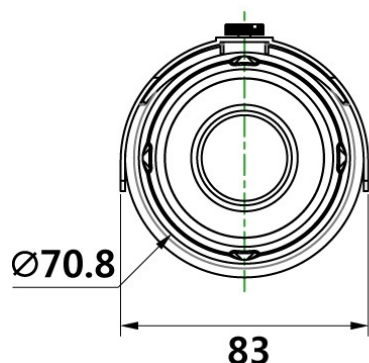

# IP IR Bullet Camera

3M, H.264, 36IR

DMC-3036BZW

## Feature

- 1/2.8" Sony 3.2M Pixels STARVIS CMOS
- High Performance Dual Streaming (Up to 30fps@2048x1536p)
- Low up to 0.01Lux(LED On:0Lux), Noise Reduction (2D/3D)
- Day/Night with ICR, 36 IR(IR Distance 30m)
- 2.8~12mm Mega Pixel DC Auto Iris Lens
- Motion Detection (4), Privacy Masking (8), Digital Zoom (16x)
- Defog, DWDR, HLC, LDC (Lens Distortion Correction), Corridor
- Audio (1/1), Alarm (1/1), SD Slot, IP (66)
- ONVIF, DDNS, DHCP, CMS, Web Browser, Smart Phone
- Option: POE, 2 Motors (Motorized Zoom & Focus, 2.8~12mm)

## Dimensions

Unit: mm