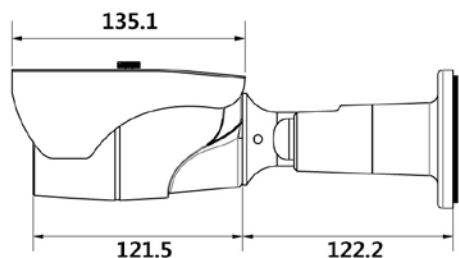

## Feature

- 1/2.8" Sony 3.2M Pixels STARVIS CMOS
- High Performance Dual Streaming (Up to 30fps@2048x1536p)
- Low up to 0.01Lux(LED On:0Lux), Noise Reduction (2D/3D)
- Day/Night with ICR, 36 IR(IR Distance 30m)
- 2.8~12mm Mega Pixel DC Auto Iris Lens
- Motion Detection (4), Privacy Masking (8), Digital Zoom (16x)
- Defog, DWDR, HLC, LDC (Lens Distortion Correction), Corridor
- Audio (1/1), Alarm (1/1), SD Slot, IP (66)
- ONVIF, DDNS, DHCP, CMS, Web Browser, Smart Phone
- Option: POE, 2 Motors (Motorized Zoom & Focus, 2.8~12mm)

## Dimensions

Unit: mm