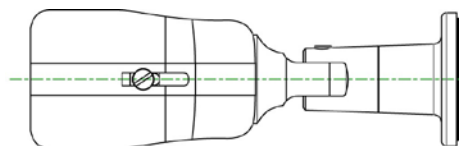

## Feature

- 1/2.8" Sony 3.2M Pixels STARVIS CMOS
- High Performance Dual Streaming (Up to 30fps@2048x1536p)
- Low up to 0.01Lux(LED On:0Lux), Noise Reduction (2D/3D)
- Day/Night with ICR, 36 IR(IR Distance 30m)
- 2.8~12mm Mega Pixel DC Auto Iris Lens
- Motion Detection (4), Privacy Masking (8), Digital Zoom (16x)
- Defog, DWDR, HLC, LDC (Lens Distortion Correction), Corridor
- Audio (1/1), Alarm (1/1), SD Slot, IP (66)
- ONVIF, DDNS, DHCP, CMS, Web Browser, Smart Phone
- Option: POE, 2 Motors (Motorized Zoom & Focus, 2.8~12mm)

## Dimensions