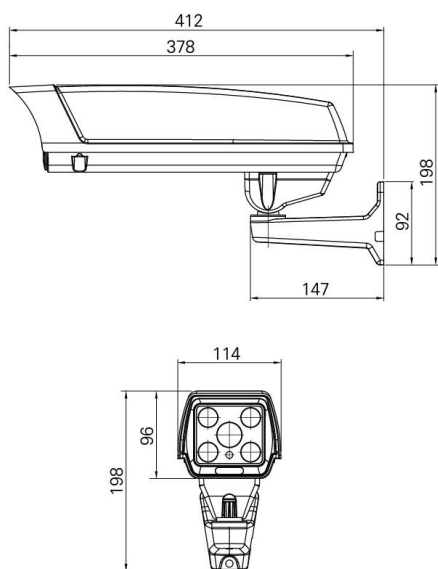

Dimensions

Unit: mm

Specifications

| MODEL | DMC-204GZW |
|-------------------------------|---|
| Video | |
| Image Sensor | 1/2.8" 2.16M Sony STARVIS CMOS |
| Scan mode | Progressive Scan |
| Number of effective pixels | 1945(H) x 1097(V) approx. 2.13M pixels |
| Minimum illumination | Color:0.06Lux(x4) / F1.2, 50IRE, B/W: 0Lux (LED On) |
| Day & Night | Day & Night with ICR (TDN) |
| S/N Ratio | More than 54dB (AGC Off) |
| Lens | 2.8 ~ 12mm 2M Varifocal Lens H:108.5°(W)-32.2°(T),V:56.2°(W)-18.2°(T),D:132.8°(W)-36.8°(T) Option: 2.8 ~ 13.5mm 5M Varifocal Lens H:99.1°(W)-30.3°(T),V:52.4°(W)-17.0°(T),D:118.2°(W)-34.8°(T) |
| Iris | DC Auto Iris |
| Network | |
| Video Compression | H.265 Main profile, H.264(High, Main, Base line profile), MJPEG |
| Ethernet | RJ-45(10/100BASE-T) |
| Video Resolution | Stream1: Max. 1920x1080 / Stream2: Max. 1280x720, Stream3: Max. 1280x720 |
| Video Streaming | Simultaneously H.265/4 and MJPEG(Triple Codec) |
| Video Frame Rate | Up to 25/30fps@2M |
| Bitrate Control | CBR or VBR(200K~7Mbps) |
| Audio | Audio In/Out(1/1),Two Way(AAC,G.711 u-law,G.711 a-law) |
| Memory SD Slot | SDHC/SDXC(256G) |
| Event | Input: Sensor/Motion Output :Sensor Output/SD Recoding |
| Client Viewer | Web viewer |
| Max. User Connection | 10 Users |
| Network Protocol | TCP/IP, HTTP, HTTPS, UPnP, RTSP, DHCP, STATIC IP, Onvif |
| Function | |
| Image Quality | Brightness, Contrast, Saturation, Hue, Sharpness, Denoise, 3DNR, Gamma, Defog |
| Exposure | Compensation, DC Iris, DSS, Anti-Flicker, Shutter Speed, AGC |
| Back Light | BLC, WDR, SHDR |
| White Balance | Manual, Auto, Day/night, Cloudy, Tungsten, Sunset |
| Day & Night Mode | Auto, Day, Night, EXT(cds), EXT(Low), EXT(High), Schedule |
| Privacy / Motion | 4Zones / Zones |
| SD Card Recording mode | Continuous, Motion, Sensor, Motion+Sensor |
| LDC/Flip(Vertical/Horizontal) | On / Off |
| Video Rotation(Corridor) | Off / 90 degree / 270 degree |
| IR Range | 70m (High Power 4 IR LEDs) |
| Environment | |
| Operating Humidity | 30 % ~ 90 % RH |
| Operating Temp. | -30°C~60°C(-22°F~140°F) |
| Electrical | |
| Power Consumption | Max 19W |
| Power Supply | DC12V±10, 2.5A |
| Mechanical | |
| Construction | Aluminum body, Glass Window |
| Dimension | 114(W)mm X 198(H)mm X 412(D)mm |
| Weight | About 1.5Kg |
| Certificate | |
| | CE, FCC, KC, IP66 |